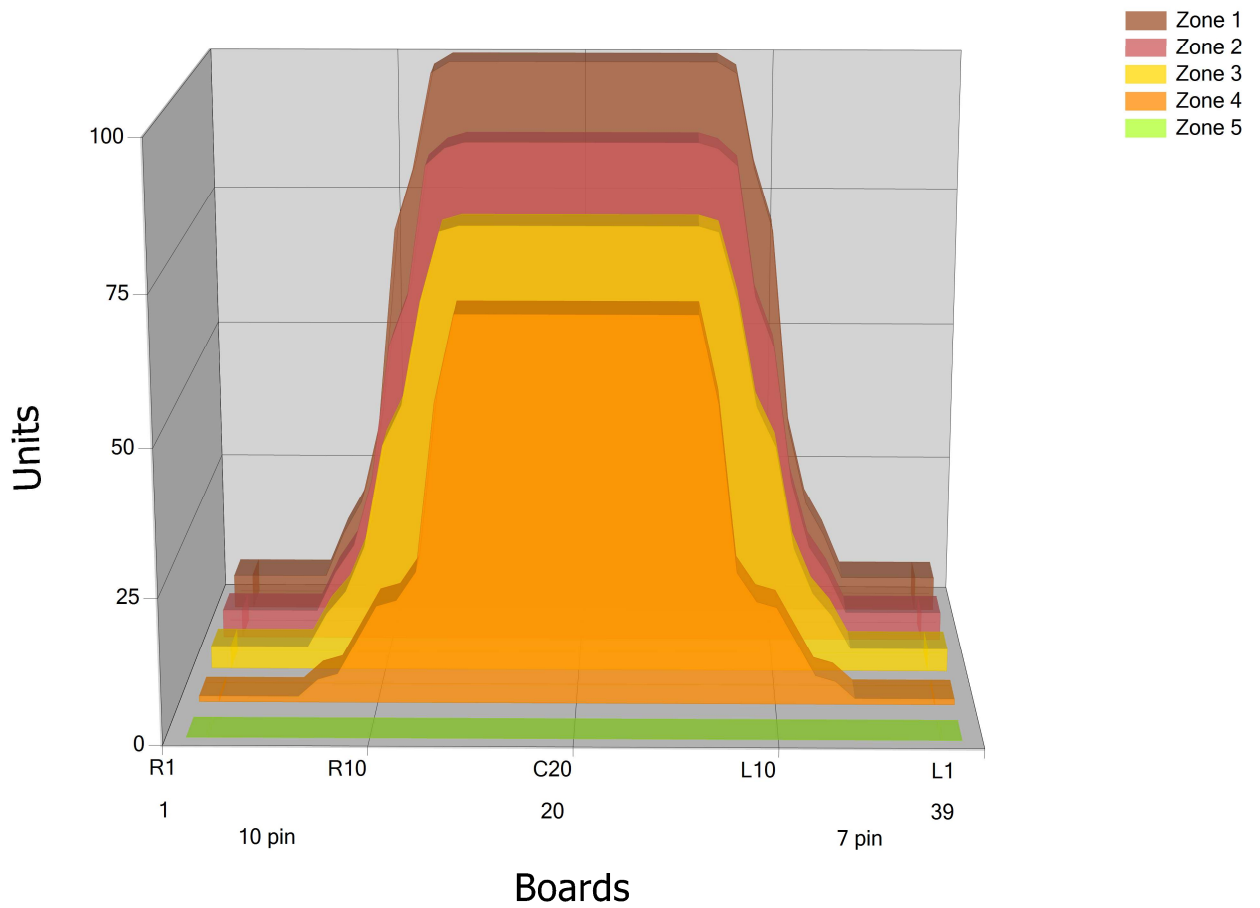

TMV 24

Conditioner:

Cleaner:

Zone Configuration

Cleaner Stop

Volume: 25.18

Mode: Clean and Condition

Speed: Max Clean

Start Cleaner Spray: 0 feet

Start Squeegee: 0 feet

Start Conditioning: 6 Inches

Split Pattern: No

| | | | | | | | | | | | |
|--------|--------|-----------|--------|-------|-----------|--------|-------|-----------|--------|-------|-----------|
| Zone 1 | Avg | Ratio | Zone 2 | Avg | Ratio | Zone 3 | Avg | Ratio | Zone 4 | Avg | Ratio |
| Left | 7.60 | 13.16 : 1 | Left | 6.40 | 13.91 : 1 | Left | 5.20 | 15.00 : 1 | Left | 1.60 | 41.88 : 1 |
| Right | 7.60 | 13.16 : 1 | Right | 6.40 | 13.91 : 1 | Right | 5.20 | 15.00 : 1 | Right | 1.60 | 41.88 : 1 |
| Center | 100.00 | | Center | 89.00 | | Center | 78.00 | | Center | 67.00 | |
| Zone 5 | Avg | Ratio | | | | | | | | | |
| Left | 0.00 | 1.00 : 1 | | | | | | | | | |
| Right | 0.00 | 1.00 : 1 | | | | | | | | | |
| Center | 0.00 | | | | | | | | | | |

Volume by Board